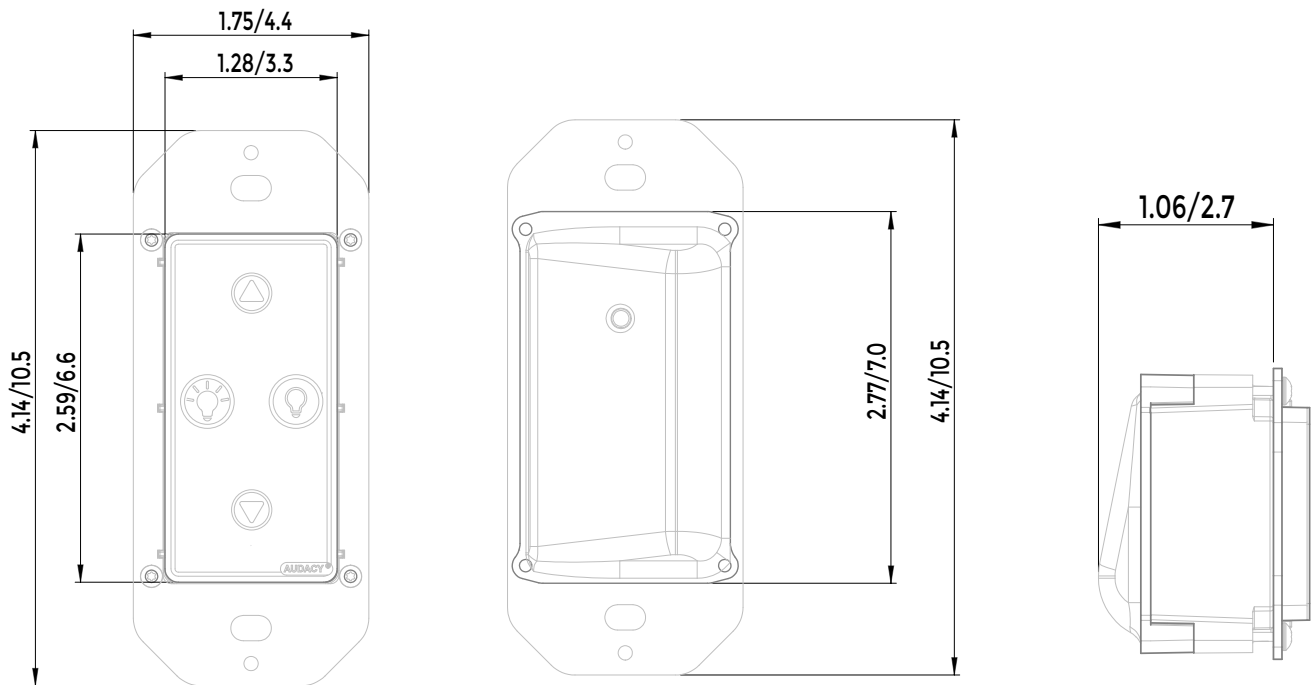

AUDACY®
WIRELESS LIGHTING CONTROL
YOUR WORLD IN A BETTER LIGHT

WALL-MOUNT SWITCH

WMS1200

WMS1201

On the DesignLights Consortium™ Qualified Products List

SPECIFICATIONS

ITEM	DESCRIPTION
Radio Frequency Range	902–928 MHz, Dual Channel, Internal Antenna
Wireless Protocol	Proprietary based on IEEE 802.15.4
Encryption	Proprietary based on AES encryption
Regulatory Approvals	FCC Part 15 and Industry Canada FCC ID: 2AAMXWMS1200(1201) IC: 11250A-WMS1200 (1201)
Transmit Power	2 dBm short duration, utilizing direct sequence spread spectrum
Transmit Range	100 ft. (30m) indoors to an Audacy Gateway or Luminaire Controller in a typical commercial building; extended range when repeater mode enabled
Power	25+ year battery, non-replaceable
Operating Temperature	50°F to 104°F (10°C to 40°C)* *Battery life may be reduced if operated at higher temperatures
Installation Environment	Indoor use only
Mounting	In switch box, decorator-style faceplate
Color	White
Dimensions	4.14" x 1.75" x 0.76" (69.6mm x 61.5mm x 106.7mm)
Weight	3.0 oz (85g)
Warranty	5 year
Catalog Number	59-WMS1200/59-WMS1201
Description	Audacy® Wall- Mount Switch/Audacy On-Off Wall-Mount Switch

MECHANICAL DIMENSIONS (INCHES/CM)

CONTACT US TODAY FOR A CONSULTATION

1.800.273.9989

CONTACTUS@AUDACYWIRELESS.COM

AUDACYWIRELESS.COM

AUDACY®

WIRELESS LIGHTING CONTROL

YOUR WORLD IN A BETTER LIGHT